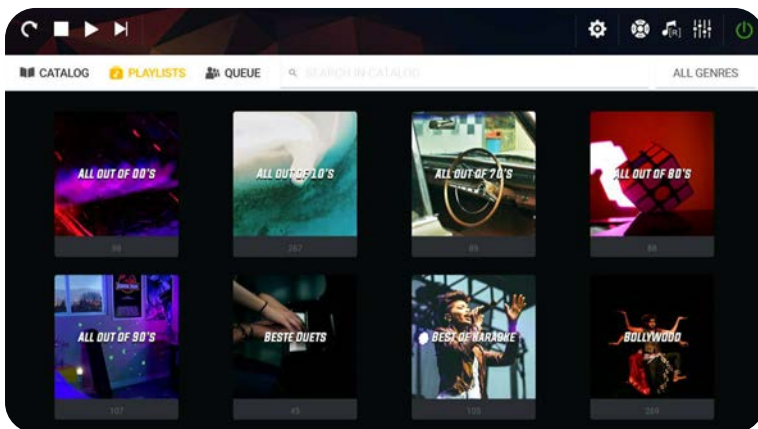

KARAOKE STATION

THE PRIVATE KARAOKE ROOM SOLUTION

The Karaoke Station is our compact, wall mounted system designed and developed for private karaoke rooms. Its slim design, large touchscreen, built in microphone holders, SUNVIG software and the SUNFLY catalogue make this our best selling product.

REBRANDING

The Karaoke Station can be delivered in any color. Additionally, it is also possible to customize your branding into the software.

SUNVIG SOFTWARE AND CATALOG PROVIDING THE BEST KARAOKE EXPERIENCE

Our karaoke system software is user-friendly, innovative and next level, and includes the Sunfly catalog with more than 20.000 songs in various languages.

QUICK FEATURES

- Playlists
- Internal storage
- Offline database
- Automatic song updates
- Integrated digital mixer
- Vocal support