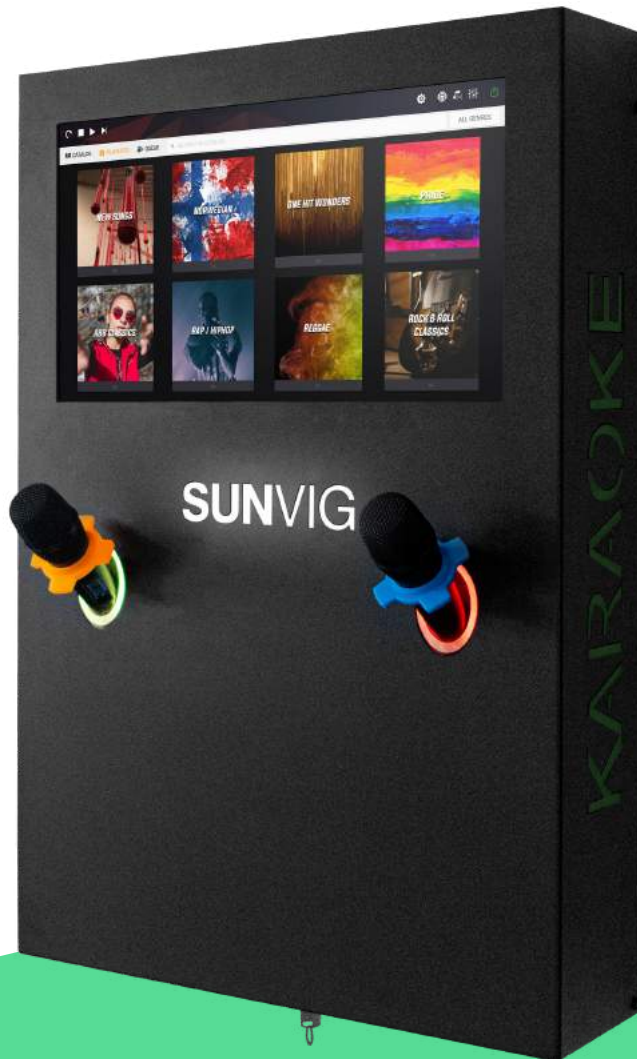

THE NEW PLUG & PLAY SYSTEM FOR PRIVATE KARAOKE ROOMS

Our new Karaoke PlayPanel is designed for private karaoke rooms and will turn any space into a fun karaoke party. This system is wall-mounted and has a compact, sturdy design to withstand large audiences while also looking inviting to use.

-  24BIT AUDIO
-  4K HD
-  HDMI - UTP
-  DIGITAL MIXER
-  VOCAL SUPPORT
-  SCORING
-  KARAOKE SONGS
-  MULTILANGUAGE
-  WIRELESS MIC

-  STRONG SCREEN
-  SELF SERVICE
-  TIMER
-  EASY TO CLEAN
-  REBRANDING
-  WORKS OFFLINE

OPEN IT UP!

Maintenance is easy. Simply open the Karaoke PlayPanel by unscrewing the front. With the strategically placed hinges, the front will flip down, giving you access to the insides.

Now, you can reach the interior of the system for cleaning or technical purposes.